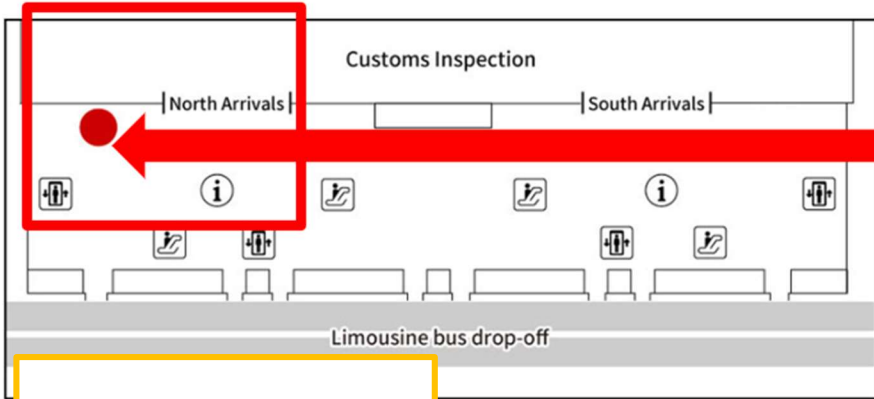

JALABC Counter Locations

Kansai International Airport Terminal 1 International Arrivals

Luggage Drop-off
7:00 to 14:00
Next-day Deliveries : 14:00 to 22:30 (UTC+9)

Drop off your bags here

Kansai International Airport Terminal 1 International Departures (4F)

Luggage Pickup
16:00 to 22:30 ;
7:00 to 15:59 the next day(UTC+9)

Pick up your bags here