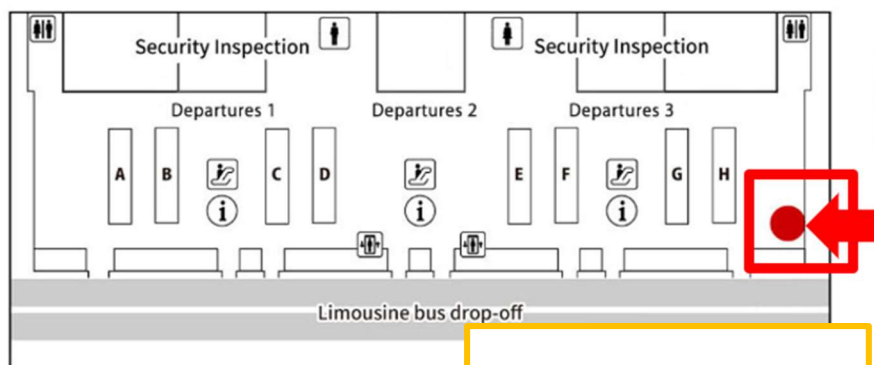

Kansai International Airport Terminal 1 International Departures (4F)

Luggage Pickup
16:00 to 22:30 ;
7:00 to 15:59 the next day(UTC+9)

Pick up your bags here